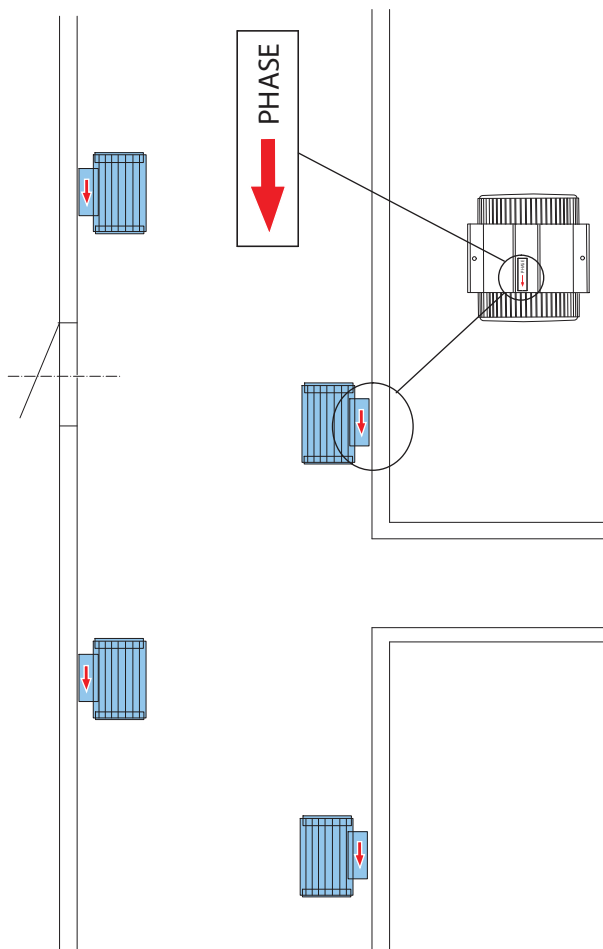

Bidirectional Sound Projector

LBC 3430/03

BOSCH

en Installation Note

1 Installation

Fig. 1

Fig. 2

Fig. 3

Fig. 4

Fig. 5

Fig. 6

Fig. 7
Optional

Fig. 8
Optional

Fig. 9

Pos.	Power	
	70V	100V
1	12W	NC
2	6W	12W
3	3W	6W
4	1.5W	3W
5	0.75W	1.5W

Fig. 10
Optional

Fig. 11
Optional

Fig. 12
Optional

Fig. 13
Optional

2 Technical data

2.1 Electrical

Maximum power	18 W
Rated power (PHC)	12 W
Power tapping	12 / 6 / 3 / 1.5 W (0.75 W, 70 V only)
Sound pressure level at 12 W / 1 W (1kHz, 1 m)	104 dB / 93 dB (SPL)
Opening angle at 1 kHz / 4 kHz (-6 dB)	158 ° / 58 °
Effective frequency range (-10 dB)	190 Hz to 20 kHz
Rated voltage	70 V / 100 V
Rated impedance	416 / 833 ohm

* Technical performance data acc. to IEC 60268-5

2.2 Mechanical

Dimensions (D x L)	146 x 186 mm (5.7 x 7.3 in)
Weight	3.5 kg (7.72 lb)
Color	White (RAL 9010)
Material	Aluminum
Connection	Screw terminal block
Cable diameter	6-12 mm (0.24-0.47 in)