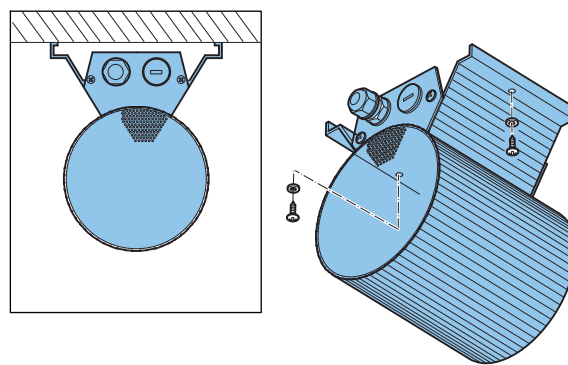

Bidirectional Sound Projector

LBC 3430/03

BOSCH

en Installation Note

1 Installation

Fig. 1

Fig. 2

Fig. 3

Fig. 4

Fig. 5

Fig. 6

Fig. 7
Optional

Fig. 8
Optional

Fig. 9

Pos.	Power	
	70V	100V
1	12W	NC
2	6W	12W
3	3W	6W
4	1.5W	3W
5	0.75W	1.5W

Fig. 10
Optional

Fig. 11
Optional

Fig. 12
Optional

Fig. 13
Optional

2 Technical data

2.1 Electrical

Maximum power	18 W
Rated power (PHC)	12 W
Power tapping	12 / 6 / 3 / 1.5 W (0.75 W, 70 V only)
Sound pressure level at 12 W / 1 W (1kHz, 1 m)	104 dB / 93 dB (SPL)
Opening angle at 1 kHz / 4 kHz (-6 dB)	158 ° / 58 °
Effective frequency range (-10 dB)	190 Hz to 20 kHz
Rated voltage	70 V / 100 V
Rated impedance	416 / 833 ohm

* Technical performance data acc. to IEC 60268-5

2.2 Mechanical

Dimensions (D x L)	146 x 186 mm (5.7 x 7.3 in)
Weight	3.5 kg (7.72 lb)
Color	White (RAL 9010)
Material	Aluminum
Connection	Screw terminal block
Cable diameter	6-12 mm (0.24-0.47 in)