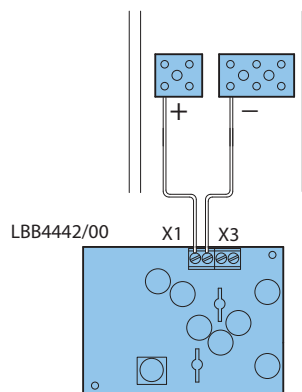

Fig. 11
Optional

Fig. 12
Optional

Fig. 13
Optional

2 Technical data

2.1 Electrical

Maximum power	18 W
Rated power (PHC)	12 W
Power tapping	12 / 6 / 3 / 1.5 W (0.75 W, 70 V only)
Sound pressure level at 12 W / 1 W (1kHz, 1 m)	104 dB / 93 dB (SPL)
Opening angle at 1 kHz / 4 kHz (-6 dB)	158 ° / 58 °
Effective frequency range (-10 dB)	190 Hz to 20 kHz
Rated voltage	70 V / 100 V
Rated impedance	416 / 833 ohm

* Technical performance data acc. to IEC 60268-5

2.2 Mechanical

Dimensions (D x L)	146 x 186 mm (5.7 x 7.3 in)
Weight	3.5 kg (7.72 lb)
Color	White (RAL 9010)
Material	Aluminum
Connection	Screw terminal block
Cable diameter	6-12 mm (0.24-0.47 in)