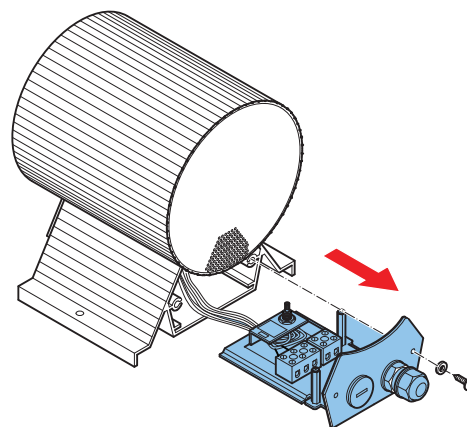

Bidirectional Sound Projector

LBC 3430/03

BOSCH

en Installation Note

1 Installation

Fig. 1

Fig. 2

Fig. 3

* Technical performance data acc. to IEC 60268-5

2.2 Mechanical

Dimensions (D x L)	146 x 186 mm (5.7 x 7.3 in)
Weight	3.5 kg (7.72 lb)
Color	White (RAL 9010)
Material	Aluminum
Connection	Screw terminal block
Cable diameter	6-12 mm (0.24-0.47 in)