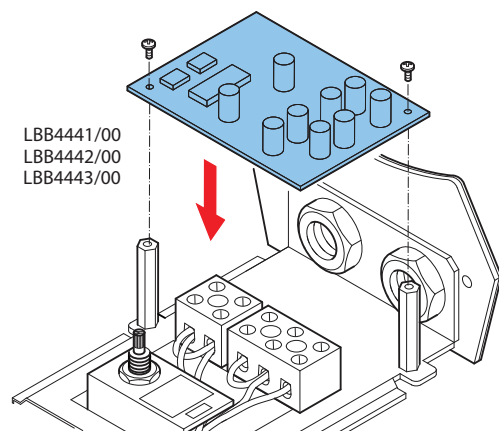

Fig. 4

Fig. 5

Fig. 6

Fig. 7
Optional

Fig. 8
Optional

Fig. 9

Pos.	Power	
	70V	100V
1	12W	NC
2	6W	12W
3	3W	6W
4	1.5W	3W
5	0.75W	1.5W

Fig. 10
Optional

Fig. 11
Optional

Fig. 12
Optional

Fig. 13
Optional

2 Technical data

2.1 Electrical

Maximum power	18 W
Rated power (PHC)	12 W
Power tapping	12 / 6 / 3 / 1.5 W (0.75 W, 70 V only)
Sound pressure level at 12 W / 1 W (1kHz, 1 m)	104 dB / 93 dB (SPL)
Opening angle at 1 kHz / 4 kHz (-6 dB)	158 ° / 58 °
Effective frequency range (-10 dB)	190 Hz to 20 kHz
Rated voltage	70 V / 100 V
Rated impedance	416 / 833 ohm

* Technical performance data acc. to IEC 60268-5

2.2 Mechanical

Dimensions (D x L)	146 x 186 mm (5.7 x 7.3 in)
Weight	3.5 kg (7.72 lb)
Color	White (RAL 9010)
Material	Aluminum
Connection	Screw terminal block
Cable diameter	6-12 mm (0.24-0.47 in)