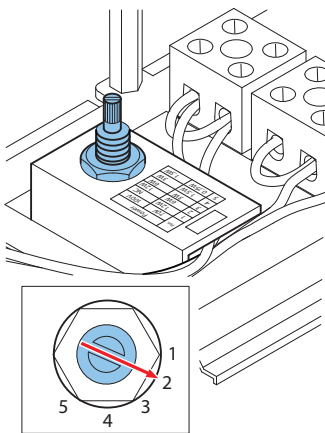

Fig. 4

Fig. 5

Fig. 6

Fig. 7
Optional

Fig. 8
Optional

Fig. 9

Pos.	Power	
	70V	100V
1	12W	NC
2	6W	12W
3	3W	6W
4	1.5W	3W
5	0.75W	1.5W

Fig. 10
Optional

Fig. 11
Optional

Fig. 12
Optional

Fig. 13
Optional

2 Technical data

2.1 Electrical

Maximum power	18 W
Rated power (PHC)	12 W
Power tapping	12 / 6 / 3 / 1.5 W (0.75 W, 70 V only)
Sound pressure level at 12 W / 1 W (1kHz, 1 m)	104 dB / 93 dB (SPL)
Opening angle at 1 kHz / 4 kHz (-6 dB)	158 ° / 58 °
Effective frequency range (-10 dB)	190 Hz to 20 kHz
Rated voltage	70 V / 100 V
Rated impedance	416 / 833 ohm

* Technical performance data acc. to IEC 60268-5

2.2 Mechanical

Dimensions (D x L)	146 x 186 mm (5.7 x 7.3 in)
Weight	3.5 kg (7.72 lb)
Color	White (RAL 9010)
Material	Aluminum
Connection	Screw terminal block
Cable diameter	6-12 mm (0.24-0.47 in)