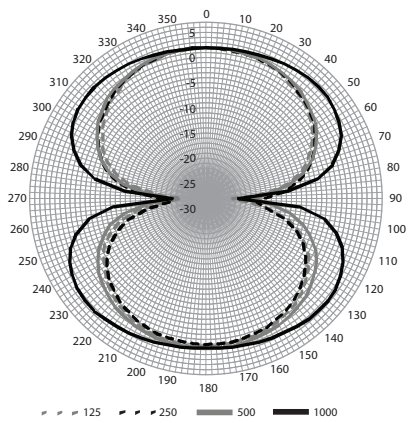

* Technical performance data acc. to IEC 60268-5

2.2 Mechanical

Dimensions (D x L)	146 x 186 mm (5.7 x 7.3 in)
Weight	3.5 kg (7.72 lb)
Color	White (RAL 9010)
Material	Aluminum
Connection	Screw terminal block
Cable diameter	6-12 mm (0.24-0.47 in)

CE Declaration of Conformity

2.5 Additional technical data

Dimensions

Circuit diagram

Frequency response

Polar diagram (measured with pink noise)

Polar diagram (measured with pink noise)

Bosch Security Systems B.V.