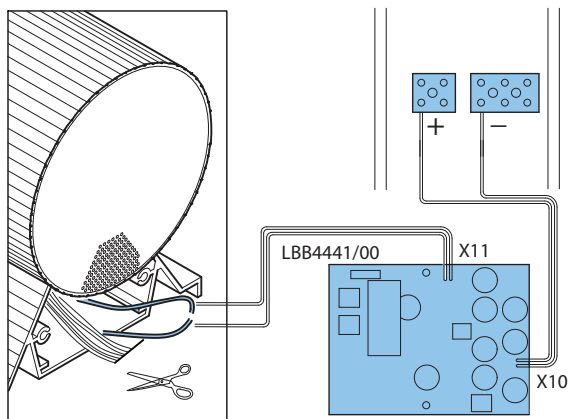

Bidirectional Sound Projector

LBC 3430/03

BOSCH

en Installation Note

1 Installation

Fig. 1

Fig. 2

Fig. 3

Fig. 4

Fig. 5

Fig. 6

Fig. 7
Optional

Fig. 8
Optional

Fig. 9

Pos.	Power	
	70V	100V
1	12W	NC
2	6W	12W
3	3W	6W
4	1.5W	3W
5	0.75W	1.5W

Fig. 10
Optional

Fig. 11
Optional

Fig. 12
Optional

Fig. 13
Optional

2 Technical data

2.1 Electrical

Maximum power	18 W
Rated power (PHC)	12 W
Power tapping	12 / 6 / 3 / 1.5 W (0.75 W, 70 V only)
Sound pressure level at 12 W / 1 W (1kHz, 1 m)	104 dB / 93 dB (SPL)
Opening angle at 1 kHz / 4 kHz (-6 dB)	158 ° / 58 °
Effective frequency range (-10 dB)	190 Hz to 20 kHz
Rated voltage	70 V / 100 V
Rated impedance	416 / 833 ohm

* Technical performance data acc. to IEC 60268-5

2.2 Mechanical

Dimensions (D x L)	146 x 186 mm (5.7 x 7.3 in)
Weight	3.5 kg (7.72 lb)
Color	White (RAL 9010)
Material	Aluminum
Connection	Screw terminal block
Cable diameter	6-12 mm (0.24-0.47 in)