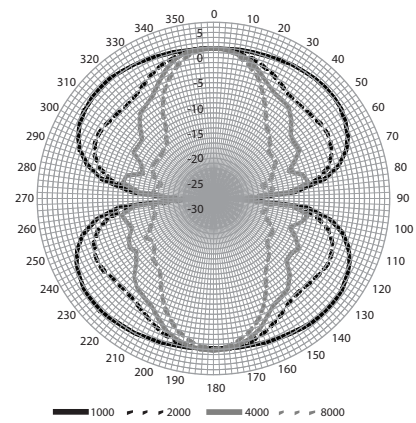

* Technical performance data acc. to IEC 60268-5

2.2 Mechanical

Dimensions (D x L)	146 x 186 mm (5.7 x 7.3 in)
Weight	3.5 kg (7.72 lb)
Color	White (RAL 9010)
Material	Aluminum
Connection	Screw terminal block
Cable diameter	6-12 mm (0.24-0.47 in)

CE Declaration of Conformity

2.5 Additional technical data

Dimensions

Circuit diagram

Frequency response

Polar diagram (measured with pink noise)

Polar diagram (measured with pink noise)

Bosch Security Systems B.V.