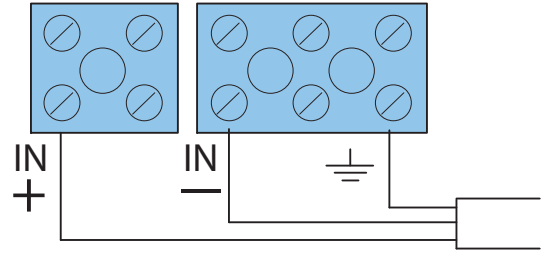

Fig. 4

Fig. 5

Fig. 6

Fig. 7
Optional

Fig. 8
Optional

Fig. 9

Pos.	Power	
	70V	100V
1	12W	NC
2	6W	12W
3	3W	6W
4	1.5W	3W
5	0.75W	1.5W

Fig. 10
Optional

Fig. 11
Optional

Fig. 12
Optional

Fig. 13
Optional

2 Technical data

2.1 Electrical

Maximum power	18 W
Rated power (PHC)	12 W
Power tapping	12 / 6 / 3 / 1.5 W (0.75 W, 70 V only)
Sound pressure level at 12 W / 1 W (1kHz, 1 m)	104 dB / 93 dB (SPL)
Opening angle at 1 kHz / 4 kHz (-6 dB)	158 ° / 58 °
Effective frequency range (-10 dB)	190 Hz to 20 kHz
Rated voltage	70 V / 100 V
Rated impedance	416 / 833 ohm

* Technical performance data acc. to IEC 60268-5

2.2 Mechanical

Dimensions (D x L)	146 x 186 mm (5.7 x 7.3 in)
Weight	3.5 kg (7.72 lb)
Color	White (RAL 9010)
Material	Aluminum
Connection	Screw terminal block
Cable diameter	6-12 mm (0.24-0.47 in)