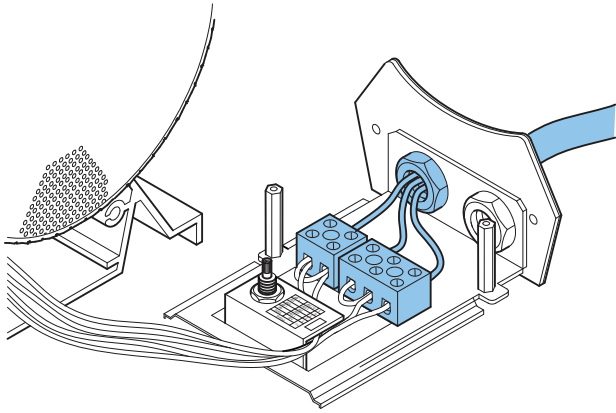

Bidirectional Sound Projector

LBC 3430/03

BOSCH

en Installation Note

1 Installation

Fig. 1

Fig. 2

Fig. 3

Fig. 4

Fig. 5

Fig. 6

Fig. 7
Optional

Fig. 8
Optional

Fig. 9

Pos.	Power	
	70V	100V
1	12W	NC
2	6W	12W
3	3W	6W
4	1.5W	3W
5	0.75W	1.5W

Fig. 10
Optional

Fig. 11
Optional

Fig. 12
Optional

Fig. 13
Optional

2 Technical data

2.1 Electrical

Maximum power	18 W
Rated power (PHC)	12 W
Power tapping	12 / 6 / 3 / 1.5 W (0.75 W, 70 V only)
Sound pressure level at 12 W / 1 W (1kHz, 1 m)	104 dB / 93 dB (SPL)
Opening angle at 1 kHz / 4 kHz (-6 dB)	158 ° / 58 °
Effective frequency range (-10 dB)	190 Hz to 20 kHz
Rated voltage	70 V / 100 V
Rated impedance	416 / 833 ohm

* Technical performance data acc. to IEC 60268-5

2.2 Mechanical

Dimensions (D x L)	146 x 186 mm (5.7 x 7.3 in)
Weight	3.5 kg (7.72 lb)
Color	White (RAL 9010)
Material	Aluminum
Connection	Screw terminal block
Cable diameter	6-12 mm (0.24-0.47 in)