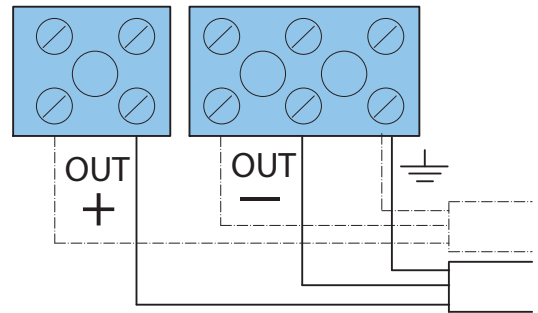

Fig. 4

Fig. 5

Fig. 6

Fig. 7
Optional

Fig. 8
Optional

Fig. 9

Pos.	Power	
	70V	100V
1	12W	NC
2	6W	12W
3	3W	6W
4	1.5W	3W
5	0.75W	1.5W

Fig. 10
Optional

Fig. 11
Optional

Fig. 12
Optional

Fig. 13
Optional

2 Technical data

2.1 Electrical

Maximum power	18 W
Rated power (PHC)	12 W
Power tapping	12 / 6 / 3 / 1.5 W (0.75 W, 70 V only)
Sound pressure level at 12 W / 1 W (1kHz, 1 m)	104 dB / 93 dB (SPL)
Opening angle at 1 kHz / 4 kHz (-6 dB)	158 ° / 58 °
Effective frequency range (-10 dB)	190 Hz to 20 kHz
Rated voltage	70 V / 100 V
Rated impedance	416 / 833 ohm

* Technical performance data acc. to IEC 60268-5

2.2 Mechanical

Dimensions (D x L)	146 x 186 mm (5.7 x 7.3 in)
Weight	3.5 kg (7.72 lb)
Color	White (RAL 9010)
Material	Aluminum
Connection	Screw terminal block
Cable diameter	6-12 mm (0.24-0.47 in)