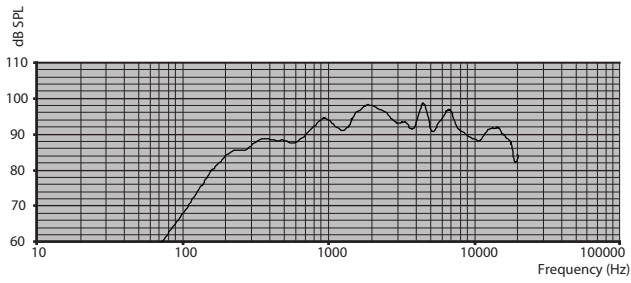

CE Declaration of Conformity

2.5 Additional technical data

Dimensions

Circuit diagram

Frequency response

Polar diagram (measured with pink noise)

Polar diagram (measured with pink noise)

Bosch Security Systems B.V.