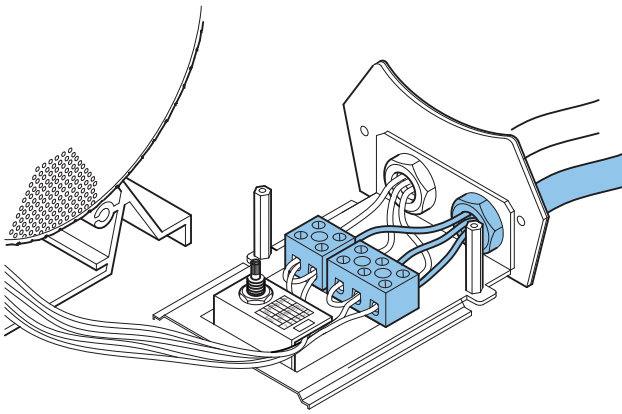

Bidirectional Sound Projector

LBC 3430/03

BOSCH

en Installation Note

1 Installation

Fig. 1

Fig. 2

Fig. 3

Fig. 4

Fig. 5

Fig. 6

Fig. 7
Optional

Fig. 8
Optional

Fig. 9

Pos.	Power	
	70V	100V
1	12W	NC
2	6W	12W
3	3W	6W
4	1.5W	3W
5	0.75W	1.5W

Fig. 10
Optional

Fig. 11
Optional

Fig. 12
Optional

Fig. 13
Optional

2 Technical data

2.1 Electrical

Maximum power	18 W
Rated power (PHC)	12 W
Power tapping	12 / 6 / 3 / 1.5 W (0.75 W, 70 V only)
Sound pressure level at 12 W / 1 W (1kHz, 1 m)	104 dB / 93 dB (SPL)
Opening angle at 1 kHz / 4 kHz (-6 dB)	158 ° / 58 °
Effective frequency range (-10 dB)	190 Hz to 20 kHz
Rated voltage	70 V / 100 V
Rated impedance	416 / 833 ohm

* Technical performance data acc. to IEC 60268-5

2.2 Mechanical

Dimensions (D x L)	146 x 186 mm (5.7 x 7.3 in)
Weight	3.5 kg (7.72 lb)
Color	White (RAL 9010)
Material	Aluminum
Connection	Screw terminal block
Cable diameter	6-12 mm (0.24-0.47 in)