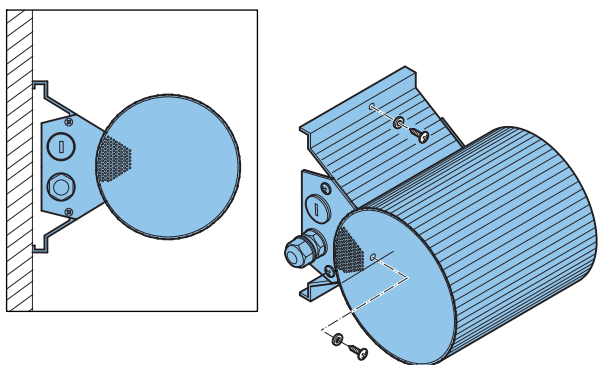

Bidirectional Sound Projector

LBC 3430/03

BOSCH

en Installation Note

1 Installation

Fig. 1

Fig. 2

Fig. 3

* Technical performance data acc. to IEC 60268-5

2.2 Mechanical

Dimensions (D x L)	146 x 186 mm (5.7 x 7.3 in)
Weight	3.5 kg (7.72 lb)
Color	White (RAL 9010)
Material	Aluminum
Connection	Screw terminal block
Cable diameter	6-12 mm (0.24-0.47 in)