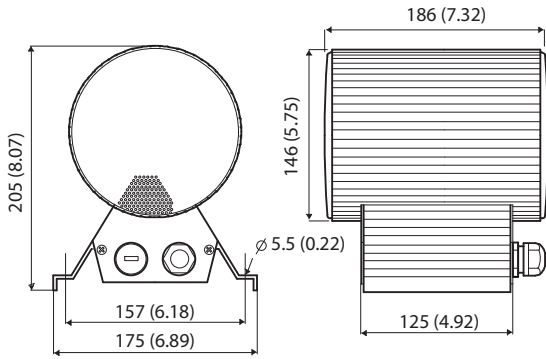

* Technical performance data acc. to IEC 60268-5

2.2 Mechanical

Dimensions (D x L)	146 x 186 mm (5.7 x 7.3 in)
Weight	3.5 kg (7.72 lb)
Color	White (RAL 9010)
Material	Aluminum
Connection	Screw terminal block
Cable diameter	6-12 mm (0.24-0.47 in)

CE Declaration of Conformity

2.5 Additional technical data

Dimensions

Circuit diagram

Frequency response

Polar diagram (measured with pink noise)

Polar diagram (measured with pink noise)

Bosch Security Systems B.V.