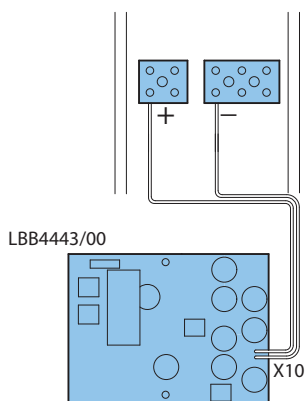

Fig. 4

Fig. 5

Fig. 6

Fig. 7
Optional

Fig. 8
Optional

Fig. 9

Pos.	Power	
	70V	100V
1	12W	NC
2	6W	12W
3	3W	6W
4	1.5W	3W
5	0.75W	1.5W

Fig. 10
Optional

Fig. 11
Optional

Fig. 12
Optional

Fig. 13
Optional

2 Technical data

2.1 Electrical

Maximum power	18 W
Rated power (PHC)	12 W
Power tapping	12 / 6 / 3 / 1.5 W (0.75 W, 70 V only)
Sound pressure level at 12 W / 1 W (1kHz, 1 m)	104 dB / 93 dB (SPL)
Opening angle at 1 kHz / 4 kHz (-6 dB)	158 ° / 58 °
Effective frequency range (-10 dB)	190 Hz to 20 kHz
Rated voltage	70 V / 100 V
Rated impedance	416 / 833 ohm

* Technical performance data acc. to IEC 60268-5

2.2 Mechanical

Dimensions (D x L)	146 x 186 mm (5.7 x 7.3 in)
Weight	3.5 kg (7.72 lb)
Color	White (RAL 9010)
Material	Aluminum
Connection	Screw terminal block
Cable diameter	6-12 mm (0.24-0.47 in)