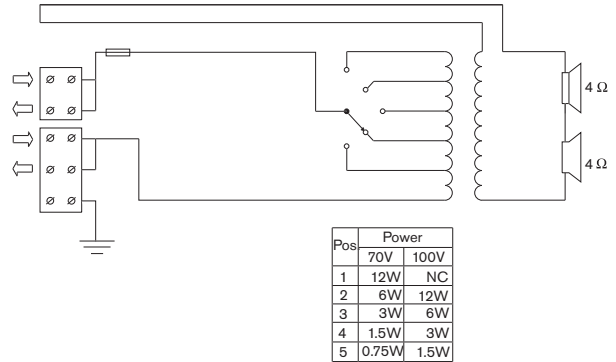

2.5 Additional technical data

Dimensions