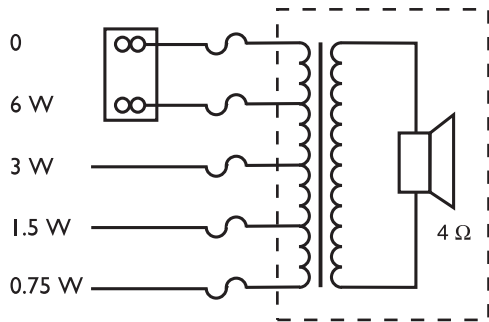

Safety	acc. to EN 60065
Water protected	acc. to EN 60529, IPx4

Region	Certification
Europe	CE

Installation/configuration notes

Installation is easy with integral clips that securely hold the ceiling loudspeaker in its cut-out. Ceilings from 9 to 25 mm thick can be accommodated. A template is also provided for accurately marking the cutout in ceiling panels. Wiring is via a connection block with push-type terminals, making installation possible without using any special tools. The terminal blocks have provision for loop-through wiring. The transformer is delivered wired for 6 W rated output power, but can easily be changed for other connections using the color-coded wires and terminal block.

- 0 Clamp
- 1
- 0 Matching transformer
- 2
- 0 Terminal block
- 3

Dimensions in mm (inch)

Circuit diagram

Frequency response

Polar diagram

	125 Hz	250 Hz	500 Hz	1 kHz	2 kHz	4 kHz	8 kHz
SPL 1.1	87	87	85	88	89	89	86
SPL max.	95	95	93	96	97	97	94
Q-factor	4	5.6	2.2	3.2	4.6	10.7	19
Efficiency	0.16	0.11	0.18	0.25	0.22	0.09	0.03
H. angle	180	180	180	170	160	80	60
V. angle	180	180	180	170	160	80	60