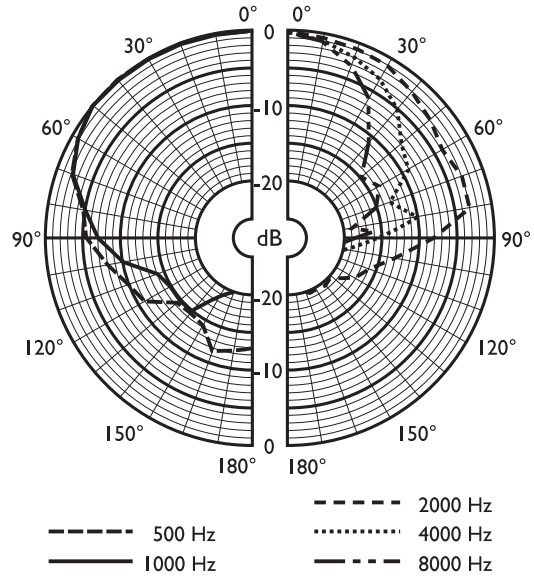

- 0 Clamp
- 1
- 0 Matching transformer
- 2
- 0 Terminal block
- 3

Dimensions in mm (inch)

Circuit diagram

Frequency response

Polar diagram

	125 Hz	250 Hz	500 Hz	1 kHz	2 kHz	4 kHz	8 kHz
SPL 1.1	87	87	85	88	89	89	86
SPL max.	95	95	93	96	97	97	94
Q-factor	4	5.6	2.2	3.2	4.6	10.7	19
Efficiency	0.16	0.11	0.18	0.25	0.22	0.09	0.03
H. angle	180	180	180	170	160	80	60
V. angle	180	180	180	170	160	80	60

Acoustical performance specified per octave

Technical specifications

Electrical*

Maximum power	9 W
Rated power	6 / 3 / 1.5 / 0.75 W
Sound pressure level at 6 W / 1 W (1 kHz, 1 m)	96 dB / 88 dB (SPL)

Sound pressure level at 6 W / 1 W (4 kHz, 1 m)	99 dB / 91 dB (SPL)
Effective frequency range (-10 dB)	60 Hz to 18 kHz
Opening angle at 1 kHz/4 kHz (-6 dB)	170° / 80°
Rated voltage	100 V
Rated impedance	1667 ohm
Connector	2-pole push-in terminal block

* Technical performance data acc. to IEC 60268-5

Mechanical

Diameter	160 mm (6.30 inch)
Maximum depth	95 mm (3.74 inch)
Ceiling thickness	9 to 25 mm (0.35 to 0.98 inch)
Mounting cut-out	145 mm (5.71 inch)
Speaker diameter	101.6 mm (4 in)
Weight	690 g (1.52 lb)
Color	White (RAL 9010)
Magnet weight	101 g (3.57 oz)