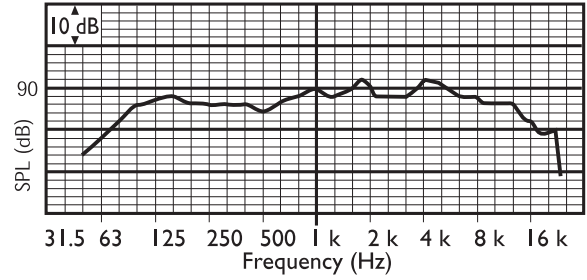

Safety	acc. to EN 60065
Water protected	acc. to EN 60529, IPx4

Region	Certification
Europe	CE

Installation/configuration notes

Installation is easy with integral clips that securely hold the ceiling loudspeaker in its cut-out. Ceilings from 9 to 25 mm thick can be accommodated. A template is also provided for accurately marking the cutout in ceiling panels. Wiring is via a connection block with push-type terminals, making installation possible without using any special tools. The terminal blocks have provision for loop-through wiring. The transformer is delivered wired for 6 W rated output power, but can easily be changed for other connections using the color-coded wires and terminal block.

- 0 Clamp
- 1
- 0 Matching transformer
- 2
- 0 Terminal block
- 3

Dimensions in mm (inch)

Circuit diagram

Frequency response

Polar diagram

	125 Hz	250 Hz	500 Hz	1 kHz	2 kHz	4 kHz	8 kHz
SPL 1.1	87	87	85	88	89	89	86
SPL max.	95	95	93	96	97	97	94
Q-factor	4	5.6	2.2	3.2	4.6	10.7	19
Efficiency	0.16	0.11	0.18	0.25	0.22	0.09	0.03
H. angle	180	180	180	170	160	80	60
V. angle	180	180	180	170	160	80	60

Acoustical performance specified per octave

Technical specifications

Electrical*

Maximum power	9 W
Rated power	6 / 3 / 1.5 / 0.75 W
Sound pressure level at 6 W / 1 W (1 kHz, 1 m)	96 dB / 88 dB (SPL)

Sound pressure level at 6 W / 1 W (4 kHz, 1 m)	99 dB / 91 dB (SPL)
Effective frequency range (-10 dB)	60 Hz to 18 kHz
Opening angle at 1 kHz/4 kHz (-6 dB)	170° / 80°
Rated voltage	100 V
Rated impedance	1667 ohm
Connector	2-pole push-in terminal block