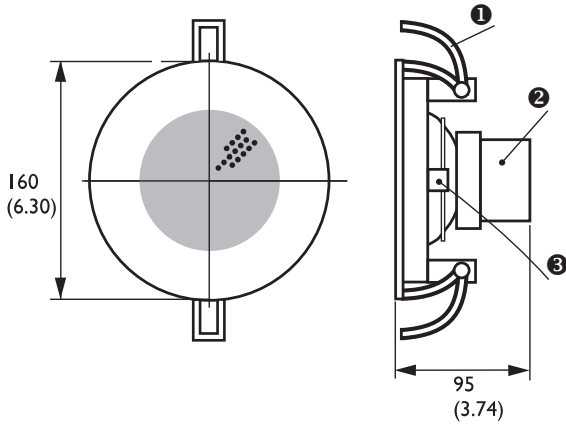

Safety	acc. to EN 60065
Water protected	acc. to EN 60529, IPx4

Region	Certification
Europe	CE

Installation/configuration notes

Installation is easy with integral clips that securely hold the ceiling loudspeaker in its cut-out. Ceilings from 9 to 25 mm thick can be accommodated. A template is also provided for accurately marking the cutout in ceiling panels. Wiring is via a connection block with push-type terminals, making installation possible without using any special tools. The terminal blocks have provision for loop-through wiring. The transformer is delivered wired for 6 W rated output power, but can easily be changed for other connections using the color-coded wires and terminal block.

- 0 Clamp
- 1
- 0 Matching transformer
- 2
- 0 Terminal block
- 3

Dimensions in mm (inch)

Circuit diagram

Frequency response

Polar diagram

	125 Hz	250 Hz	500 Hz	1 kHz	2 kHz	4 kHz	8 kHz
SPL 1.1	87	87	85	88	89	89	86
SPL max.	95	95	93	96	97	97	94
Q-factor	4	5.6	2.2	3.2	4.6	10.7	19
Efficiency	0.16	0.11	0.18	0.25	0.22	0.09	0.03
H. angle	180	180	180	170	160	80	60
V. angle	180	180	180	170	160	80	60

* Technical performance data acc. to IEC 60268-5

Mechanical

Diameter	160 mm (6.30 inch)
Maximum depth	95 mm (3.74 inch)
Ceiling thickness	9 to 25 mm (0.35 to 0.98 inch)
Mounting cut-out	145 mm (5.71 inch)
Speaker diameter	101.6 mm (4 in)
Weight	690 g (1.52 lb)
Color	White (RAL 9010)
Magnet weight	101 g (3.57 oz)