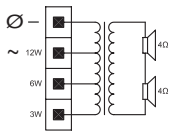

The angled front baffle results in improved high frequency reproduction in the listening area.

Installation/configuration notes

Three keyholes in the rear panel provide easy and quick wall mounting. A convenient easy-to-use, 4-pole push-in terminal block is present on the rear panel for on-site wiring. This terminal block has provision for power tapping on the 100-volt, matching transformer in the cabinet. It allows selection of nominal full-power, half-power or quarter-power radiation (in 3 dB steps).

Dimensions in mm

Circuit diagram

Frequency response

Polar diagram horizontal (measured with pink noise)

Polar diagram vertical (measured with pink noise)

Technical specifications

Electrical*

Maximum power	18 W
Rated power	12 / 6 / 3 W
Sound pressure level at 12 W / 1 W (1 kHz, 1 m)	104 / 93 dB (SPL)
Effective frequency range (-10 dB)	160 Hz to 20 kHz
Opening angle	1 kHz / 4 kHz (-6 dB)
horizontal	195° / 95°
vertical	69° / 17°
Rated input voltage	100 V
Rated impedance	833 ohm
Connector	4-pole push-in terminal block