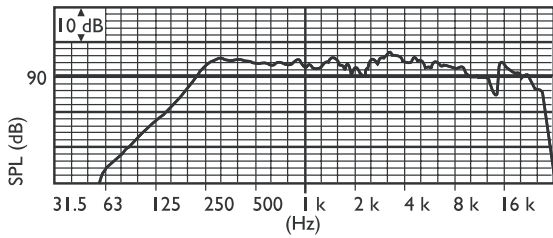

Dimensions in mm

Circuit diagram

Frequency response

Polar diagram horizontal (measured with pink noise)

Polar diagram vertical (measured with pink noise)

Technical specifications

Electrical*

Maximum power	18 W
Rated power	12 / 6 / 3 W
Sound pressure level at 12 W / 1 W (1 kHz, 1 m)	104 / 93 dB (SPL)
Effective frequency range (-10 dB)	160 Hz to 20 kHz
Opening angle	1 kHz / 4 kHz (-6 dB)
horizontal	195° / 95°
vertical	69° / 17°
Rated input voltage	100 V
Rated impedance	833 ohm
Connector	4-pole push-in terminal block