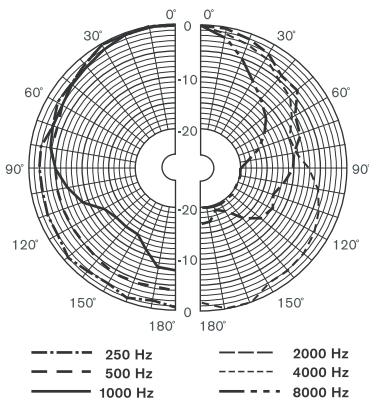

Dimensions in mm

Circuit diagram

Frequency response

Polar diagram horizontal (measured with pink noise)

Polar diagram vertical (measured with pink noise)

Technical specifications

Electrical*

Maximum power	18 W
Rated power	12 / 6 / 3 W
Sound pressure level at 12 W / 1 W (1 kHz, 1 m)	104 / 93 dB (SPL)
Effective frequency range (-10 dB)	160 Hz to 20 kHz
Opening angle	1 kHz / 4 kHz (-6 dB)
horizontal	195° / 95°
vertical	69° / 17°
Rated input voltage	100 V
Rated impedance	833 ohm
Connector	4-pole push-in terminal block

* Technical performance data acc. to IEC 60268-5

Mechanical

Dimensions (H x W x D)	441 x 151 x 150/111 mm (17.4 x 5.9 x 5.9/4.4 in)
Weight	2.5 kg (5.5 lb)
Color	Black (D) or white (L)
cabinet / cloth (D)	Matches RAL 9004 / RAL 9004
cabinet / cloth (L)	Matches RAL 9010 / RAL 7044