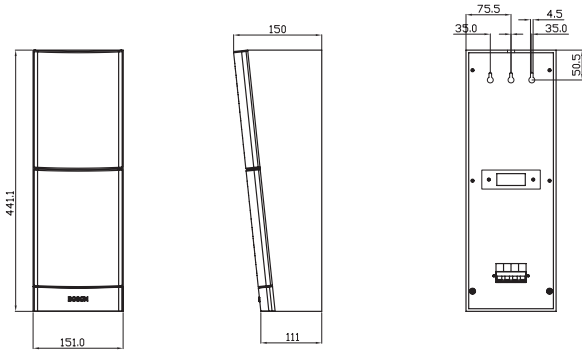

Dimensions in mm

Circuit diagram

Frequency response

Polar diagram horizontal (measured with pink noise)

Polar diagram vertical (measured with pink noise)

Technical specifications

Electrical*

Maximum power	18 W
Rated power	12 / 6 / 3 W
Sound pressure level at 12 W / 1 W (1 kHz, 1 m)	104 / 93 dB (SPL)
Effective frequency range (-10 dB)	160 Hz to 20 kHz
Opening angle	1 kHz / 4 kHz (-6 dB)
horizontal	195° / 95°
vertical	69° / 17°
Rated input voltage	100 V
Rated impedance	833 ohm
Connector	4-pole push-in terminal block

* Technical performance data acc. to IEC 60268-5

Mechanical

Dimensions (H x W x D)	441 x 151 x 150/111 mm (17.4 x 5.9 x 5.9/4.4 in)
Weight	2.5 kg (5.5 lb)
Color	Black (D) or white (L)
cabinet / cloth (D)	Matches RAL 9004 / RAL 9004
cabinet / cloth (L)	Matches RAL 9010 / RAL 7044