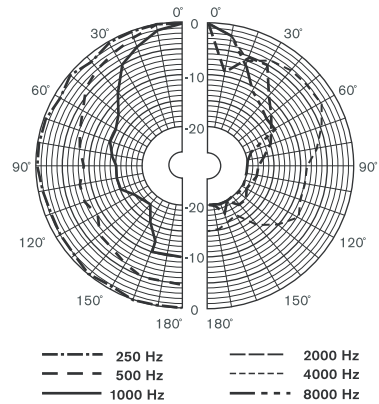

Dimensions in mm

Circuit diagram

Frequency response

Polar diagram horizontal (measured with pink noise)

Polar diagram vertical (measured with pink noise)

Technical specifications

Electrical*

Maximum power	18 W
Rated power	12 / 6 / 3 W
Sound pressure level at 12 W / 1 W (1 kHz, 1 m)	104 / 93 dB (SPL)
Effective frequency range (-10 dB)	160 Hz to 20 kHz
Opening angle	1 kHz / 4 kHz (-6 dB)
horizontal	195° / 95°
vertical	69° / 17°
Rated input voltage	100 V
Rated impedance	833 ohm
Connector	4-pole push-in terminal block

* Technical performance data acc. to IEC 60268-5

Mechanical

Dimensions (H x W x D)	441 x 151 x 150/111 mm (17.4 x 5.9 x 5.9/4.4 in)
Weight	2.5 kg (5.5 lb)
Color	Black (D) or white (L)
cabinet / cloth (D)	Matches RAL 9004 / RAL 9004
cabinet / cloth (L)	Matches RAL 9010 / RAL 7044